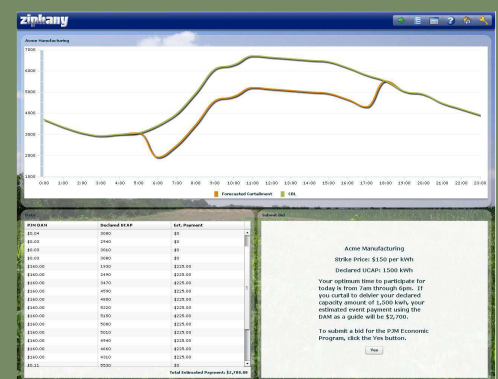

Capacity you can count on!

Company Offerings:

ZEIP

Energy Information Platform

ZDRP

Demand Response Platform

Auto-DR

Automated Demand Response Controls

ZEOP

Energy Operations Platform

Hardware & Install Services

Scalable, Revenue-grade Metering & Installation

Contact us today to schedule a free web-based product demonstration.

*SEE "ADDITIONAL SERVICES FOR UTILITY DR"